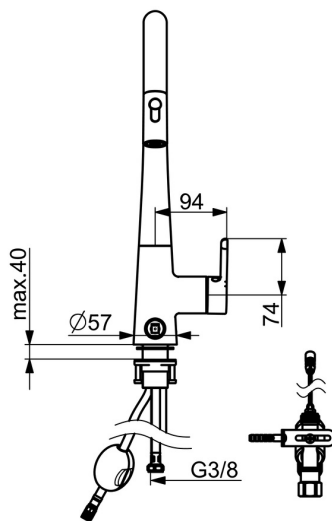

EAN: 6414150103070
RSK: 8312009
static.oras.com/3031F-33

Kitchen faucet with smart dishwasher valve and with pull-out spout. Swivel spout with pull-out spout/spray and aerator. Spout's pull-out length can be fixed. Spout's swing angle is factory preset at 120° (can be limited to 60°-0°). Dishwasher valve closes automatically after 4 or 12 hours (one push opens the valve for 4 hours, pushing for 5 seconds opens the valve for 12 hours). Battery operated, 3 V. There are also in-built limitation options for water temperature and maximum flow-rate.

Teknisk data

Flödesegenskaper

Flöde vid 300 kPa	0.16 l/s
Tryckfall vid flöde (0.2 l/s)	490 kPa (70% qv = 240 kPa)

Tekniska egenskaper

Varmvattenanslutning	max. +70°C
Arbetsstryck	50 - 1000 kPa
Anslutning, mått	G3/8
Projection	231 mm
Material	brass

Reservdelar

SP3031F-CLR

	Namn	Kod	RSK
01	Strålsamlare	1000972V	
02	Duschslang, L=1500, G1/2-M14x1	1004704V	
03	Begränsare för utloppspip, 60°/0°	602706/2	
04	Fästmutter	158726	8347501
05	Reglerinsats	1003691V	8443267
06	Monteringssats	602629V	
07	Stödskiva, 100x60mm	158825	8347884
08	Flexibel anslutning, L=550, G3/8-M10x1 LH	1004663V	
09	Smutsfilter	199257/2	8347831
10	Plantätning, 18.5/12x2 EPD	438025/10	
11	Pilotventil, 3 V	601884V-F	8394063
12	Membran	1006500V	8483197
13	Styrenhet, 3 V, Bluetooth	1005266V	8394067
14	Batteri, 1.5 V AA Lithium	600599V	8443259